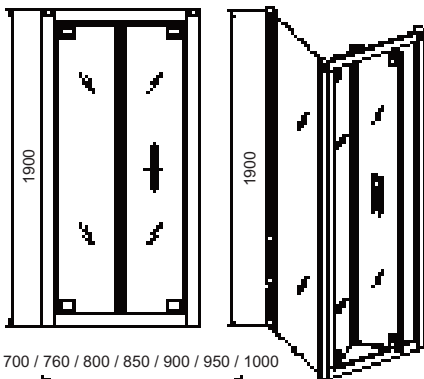

STYLE BI-FOLD

PRODUCT INFORMATION

STYBF700	700 bi-fold
STYBF800	800 bi-fold
STYBF900	900 bi-fold
STYBF1000	1000 bi-fold

MID SIZES

STYBF760	760 bi-fold
STYBF850	850 bi-fold
STYBF950	950 bi-fold

SPECIFICATIONS

- 1900mm high
- Universally handed
- Magnetic door closure
- 6mm clear toughened safety glass EN 12150-1
- Clearshield - easy clean glass protection
- Polished silver aluminium profiles EN 12373-1
- Polished chrome handles
- Profile cover caps
- Adjustable wall profiles
- Power shower suitable
- Semi-frameless side panel available
- Lifetime Guarantee*
- 30mm extension wall profile available: STYEXT