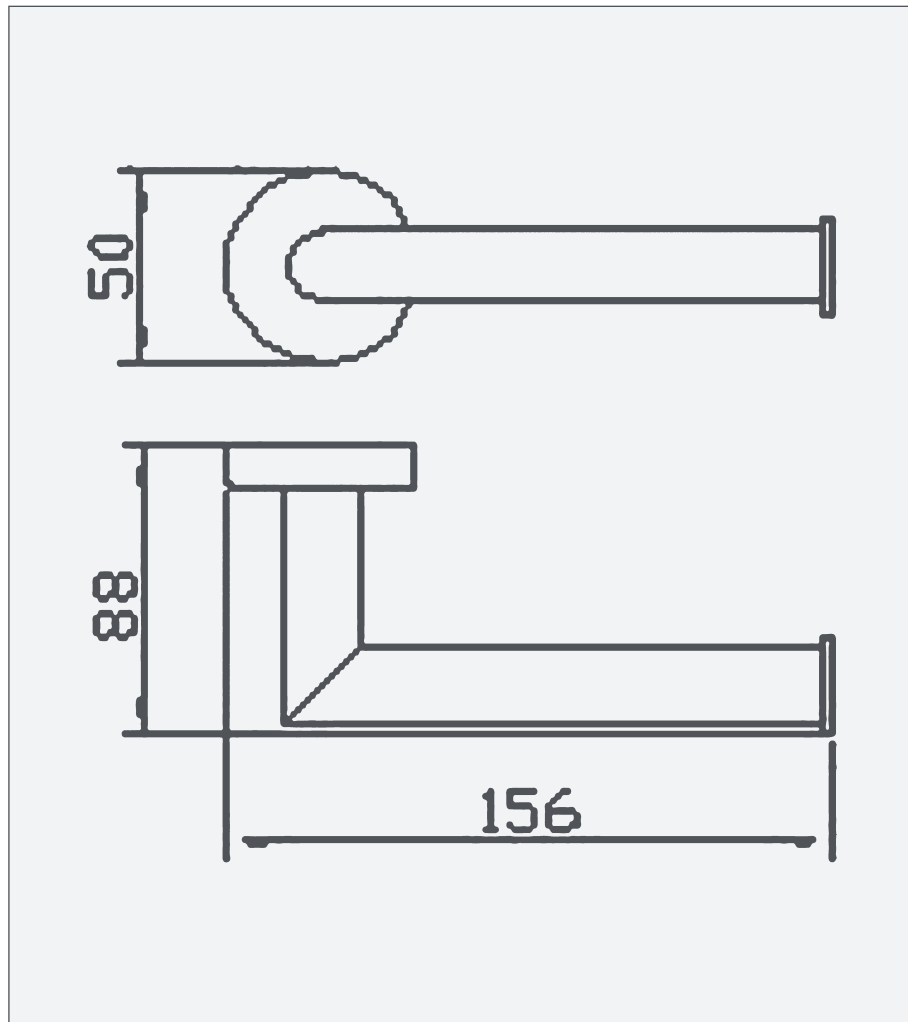

# Toilet Roll Holder

## Features

- Chrome plated brass
- Complete with wall bracket and fixing kit