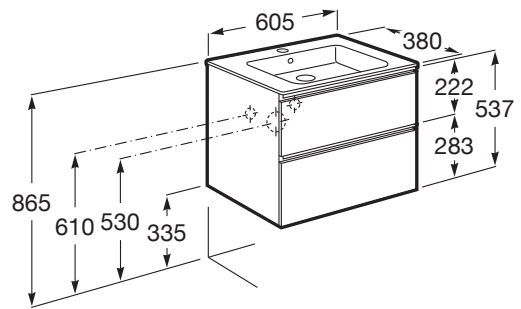

THE GAP

Unik (compact base unit with two drawers and basin)

DIMENSIONS

Length 605 mm.
Width 380 mm.
Height 537 mm.

COLOURS AND FINISHES

153 Anthracite grey

TECHNICAL DRAWINGS

FEATURES

Base unit / Closing and opening system: Soft close drawers

Base unit / Door type: Sliding

Base unit / Doors and drawers combination: 2 drawers

Base unit / Internal dividers

Base unit / Structure: Drawers

Basin / Integrated shelf

Basin / Shelf position: On both sides

Basin / Taphole configuration: 1 taphole in the middle

Basin Position: Central

Dimensions / Basin and base unit / Height (mm): 537

Dimensions / Basin and base unit / Length (mm): 605

Dimensions / Basin and base unit / Width (mm): 380

Installation type: Wall-hung, Wall-hung with optional legs

Material / Base unit: Chipboard

Material / Basin: Vitreous china

Tap installation: On the basin