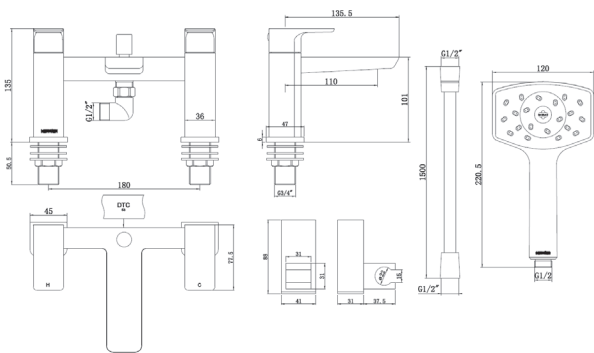

WAI BATH SHOWER MIXER - CHROME

CONSTRUCTION: Brass

CARTRIDGE/VALVE TYPE: 1/4 Turn Ceramic Disc

SUPPLY: Suitable For Low Pressure Systems

INLET CONNECTIONS: 3/4" BSP

WORKING PRESSURES: 0.1 - 5.0 bar

OPERATION: Separate Flow And Temperature Controls

- Contemporary Square Design
- Complete With Waipori Satinjet Handset Regulated To 8 L/Minute & Wall Bracket
- Water Efficient Without Compromising Showering Performance
- Lifetime warranty on handset
- Ceramic Disc Handles Ensure A Smooth Operation
- Products Which Are Easy To Use By All The Family
- Full Colour Packaging

WAIBSMCPUK

Chrome

Open Outlet Flow (Bar - l/min)

BAR	0.1	0.3	0.5	1.0	2.0	3.0	4.0	5.0
SPOUT FLOW	6.8	10.8	14.6	21.2	30.5	37.4	43.3	48.4
HANDSET FLOW	2.8	4.3	5.6	7.8	7.9	8.3	8.5	8.4

2003783

2004336

Please Note: Flow rate will be dictated by installation configurations.
Please ensure to check the appropriate flow restrictor information if applicable.
*Please refer to website for full warranty details.