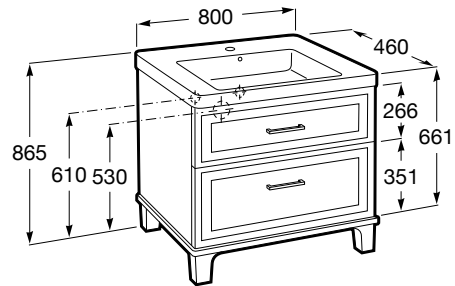

**ROMEA**

**Unik (base unit with two drawers and basin)**

**DIMENSIONS**

Length 800 mm.

Width 460 mm.

Height 865 mm.

**COLOURS AND FINISHES**

417 Matte dark grey

**TECHNICAL DRAWINGS**

**FEATURES**

Base unit / Closing and opening system: Soft close drawers

Base unit / Door type: Sliding

Base unit / Doors and drawers combination: 2 drawers

Base unit / Internal dividers

Base unit / Structure: Drawers

Basin / Integrated shelf

Basin / Shelf position: On both sides

Basin / Taphole configuration: 1 taphole in the middle

Installation type: Floor-standing

Material / Base unit: Chipboard