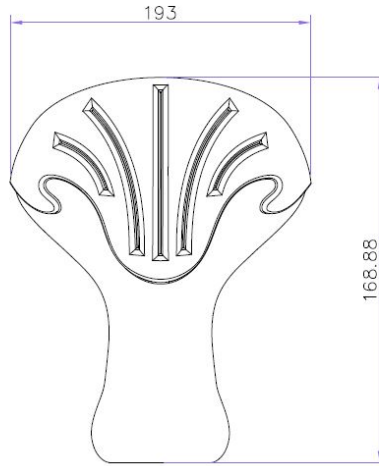

# B A Y S W A T E R

London W.2

**CODE:** BAYB001

**DESCRIPTION:** Traditional Bath Leg Set (T1c)

**CATEGORY:** Baths

## PRODUCT DIMENSIONS

Length (mm)	Width (mm)	Height (mm)	Nett Wgt Kg
245	193	169	4.9

## PACKAGING DIMENSIONS

Length(mm)	Width (mm)	Height (mm)	Gross Wgt Kg
500	500	250	4.92

## OUTER BOX DIMENSIONS (If Applicable)

Length (mm)	Width (mm)	Height (mm)	Gross Wgt Kg
Barcode	5055275892510		