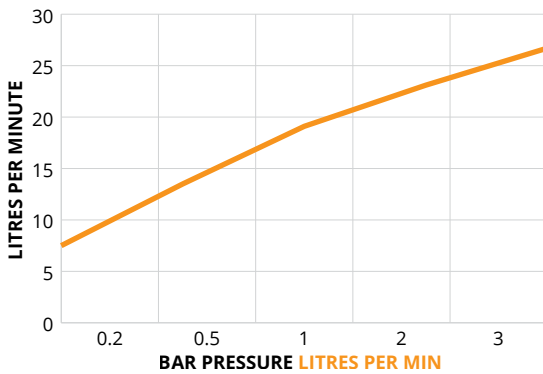

CONTOUR

Bath Shower Mixer

Includes Handset

| | | | |
|----------|---------------------------------------|---|---------|
| CODE | Chrome | ● | CCC004 |
| | Matt Black | ● | UBR0058 |
| | Brushed Gold | ● | UBR0080 |
| MATERIAL | Brass | | |
| FIXINGS | Deck mounted using back nuts provided | | |

FLOW RATES OPEN OUTLET

| Bar | Litres per min |
|-----|----------------|
| 0.2 | 7.50 |
| 0.5 | 13.50 |
| 1 | 19.10 |
| 2 | 23.10 |
| 3 | 26.70 |