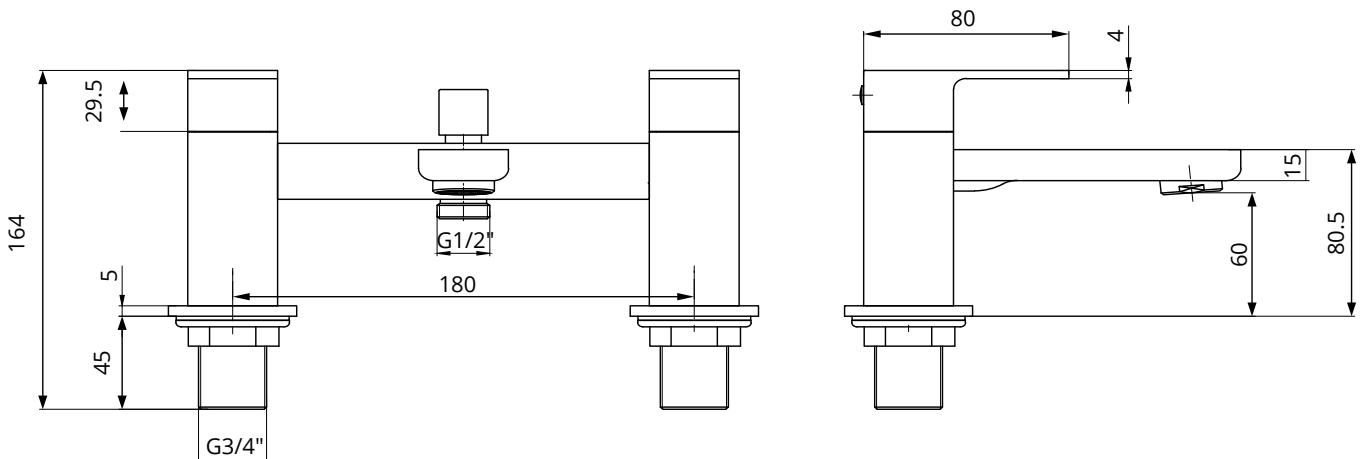

CONTOUR

Bath Shower Mixer

Includes Handset

| | | | |
|----------|---------------------------------------|---|---------|
| CODE | Chrome | ● | CCC004 |
| | Matt Black | ● | UBR0058 |
| | Brushed Gold | ● | UBR0080 |
| MATERIAL | Brass | | |
| FIXINGS | Deck mounted using back nuts provided | | |

FLOW RATES OPEN OUTLET

| Bar | Litres per min |
|-----|----------------|
| 0.2 | 7.50 |
| 0.5 | 13.50 |
| 1 | 19.10 |
| 2 | 23.10 |
| 3 | 26.70 |